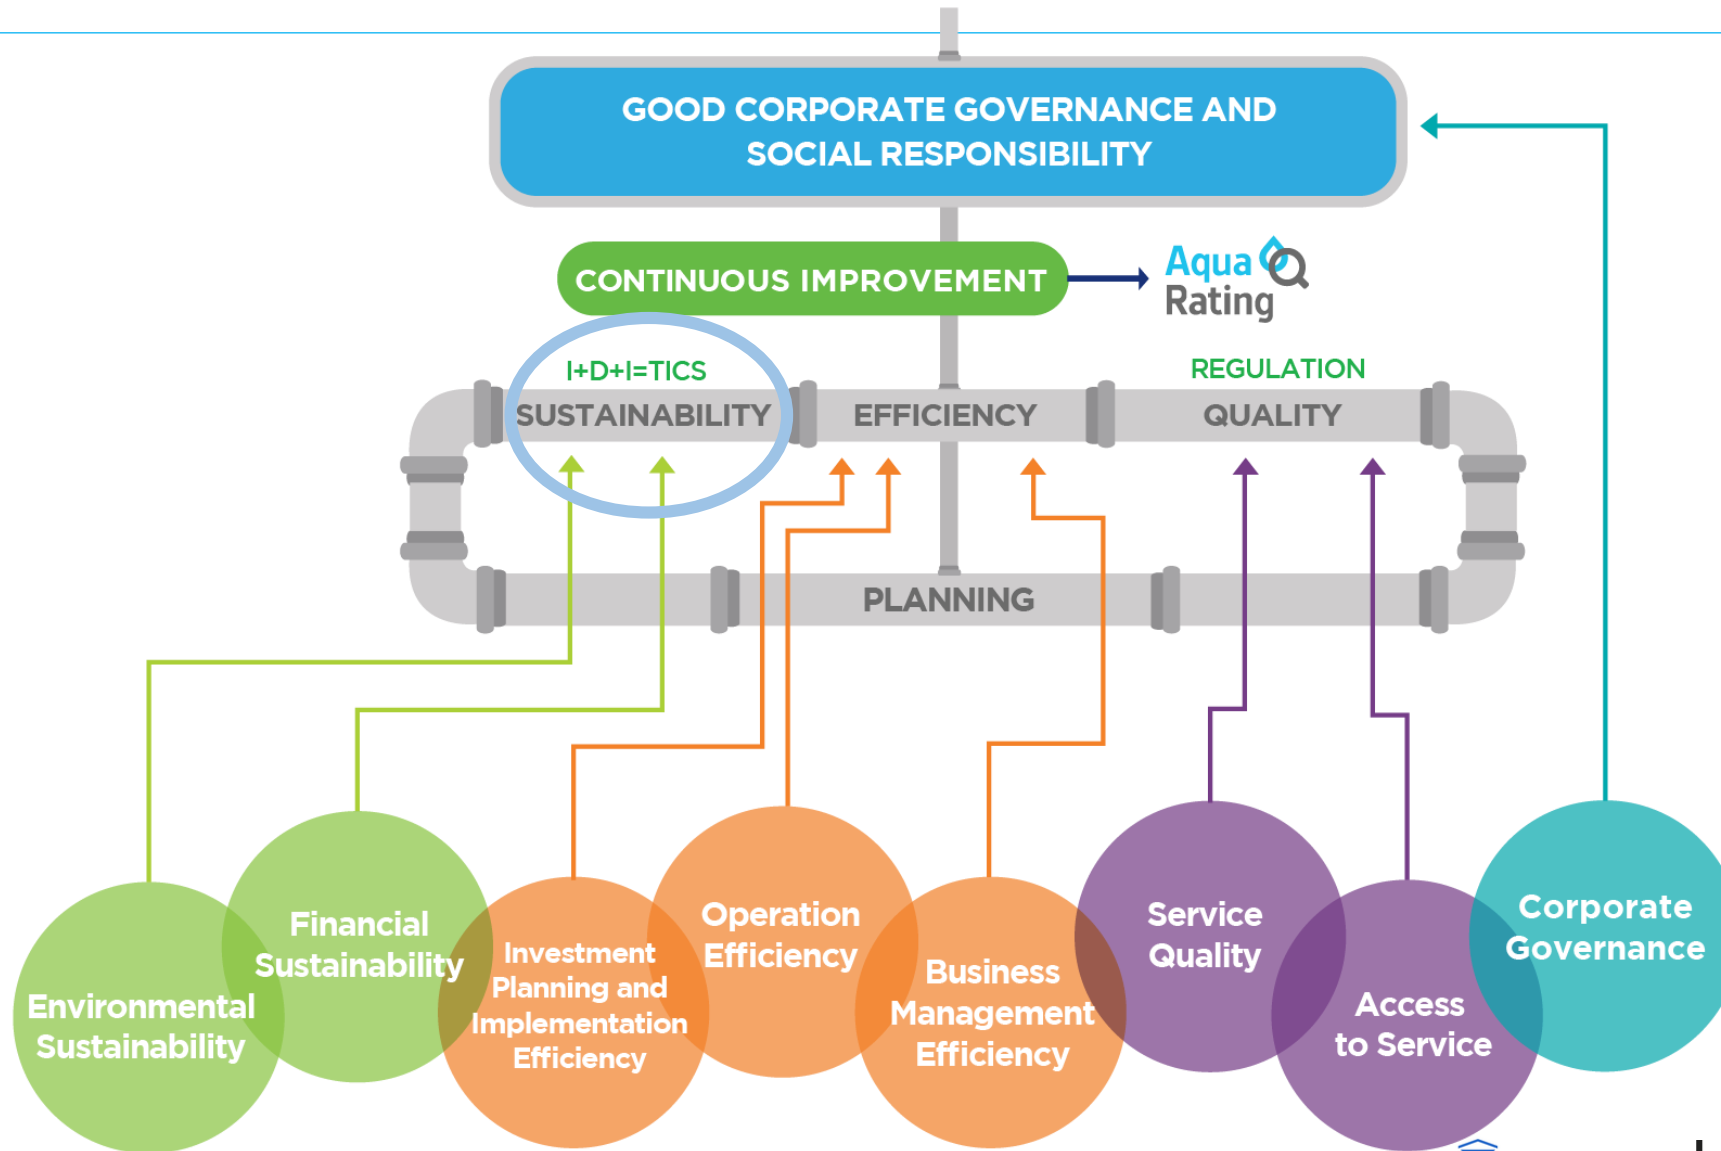

EPMAPS

AGUA DE QUITO

grande otra vez

DIGITALIZATION BEHAVIOURAL CHANGES

Smart Water Management

Source: Secondary Literature, Expert Interviews, and MarketsandMarkets Analysis

Source: Secondary literature, Expert Interviews, and MarketsandMarkets Analysis

EPMAPS
AGUA DE QUITO
grande otra vez