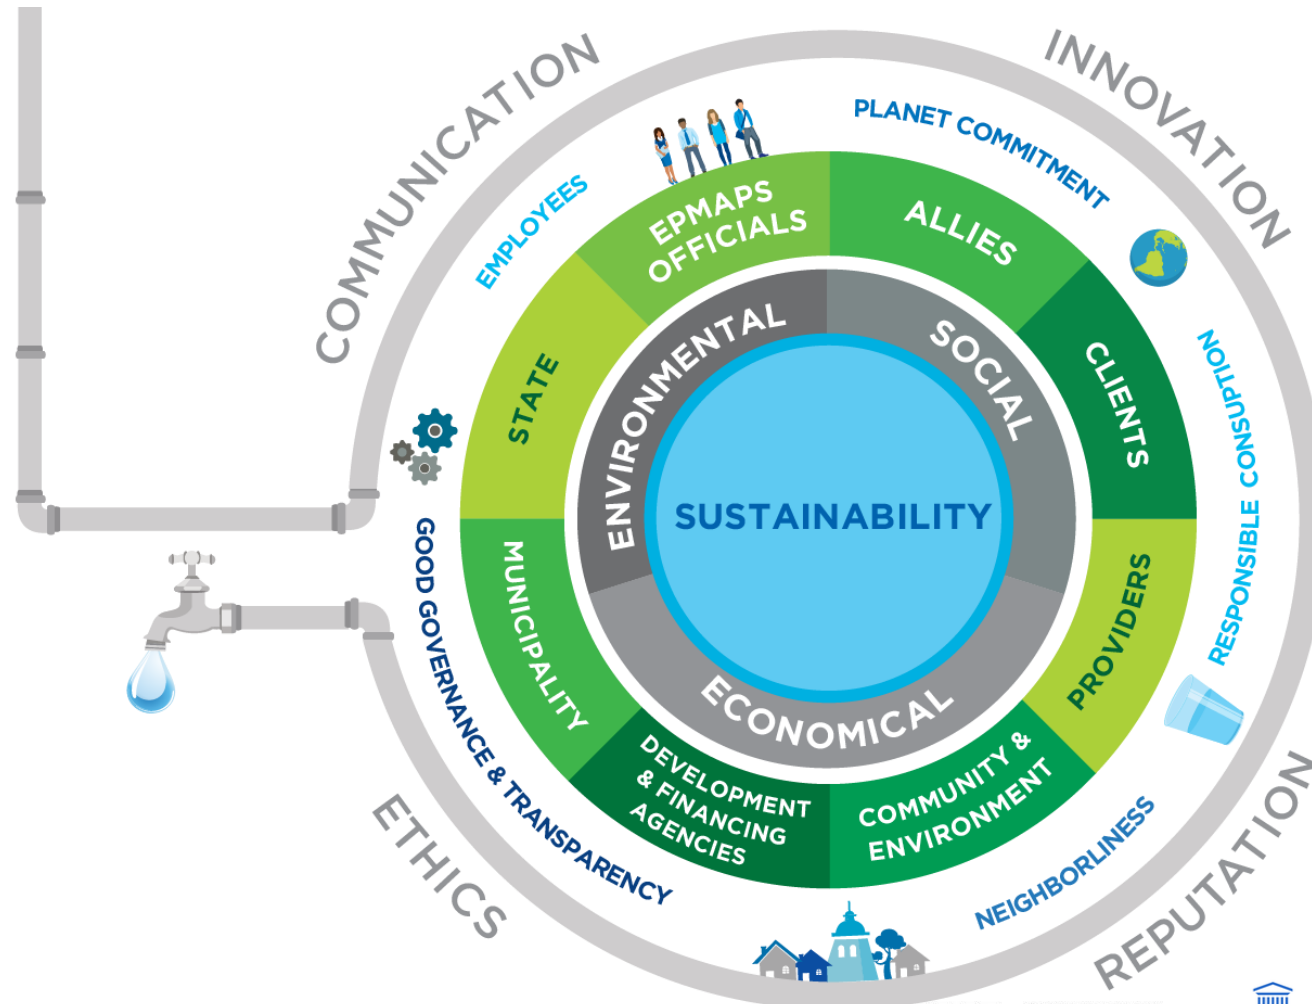

EPMAPS

AGUA DE QUITO

grande otra vez

DIGITALIZATION BEHAVIOURAL CHANGES

Smart Water Management

Source: Secondary Literature, Expert Interviews, and MarketsandMarkets Analysis

Source: Secondary literature, Expert Interviews, and MarketsandMarkets Analysis

EPMAPS
AGUA DE QUITO
grande otra vez