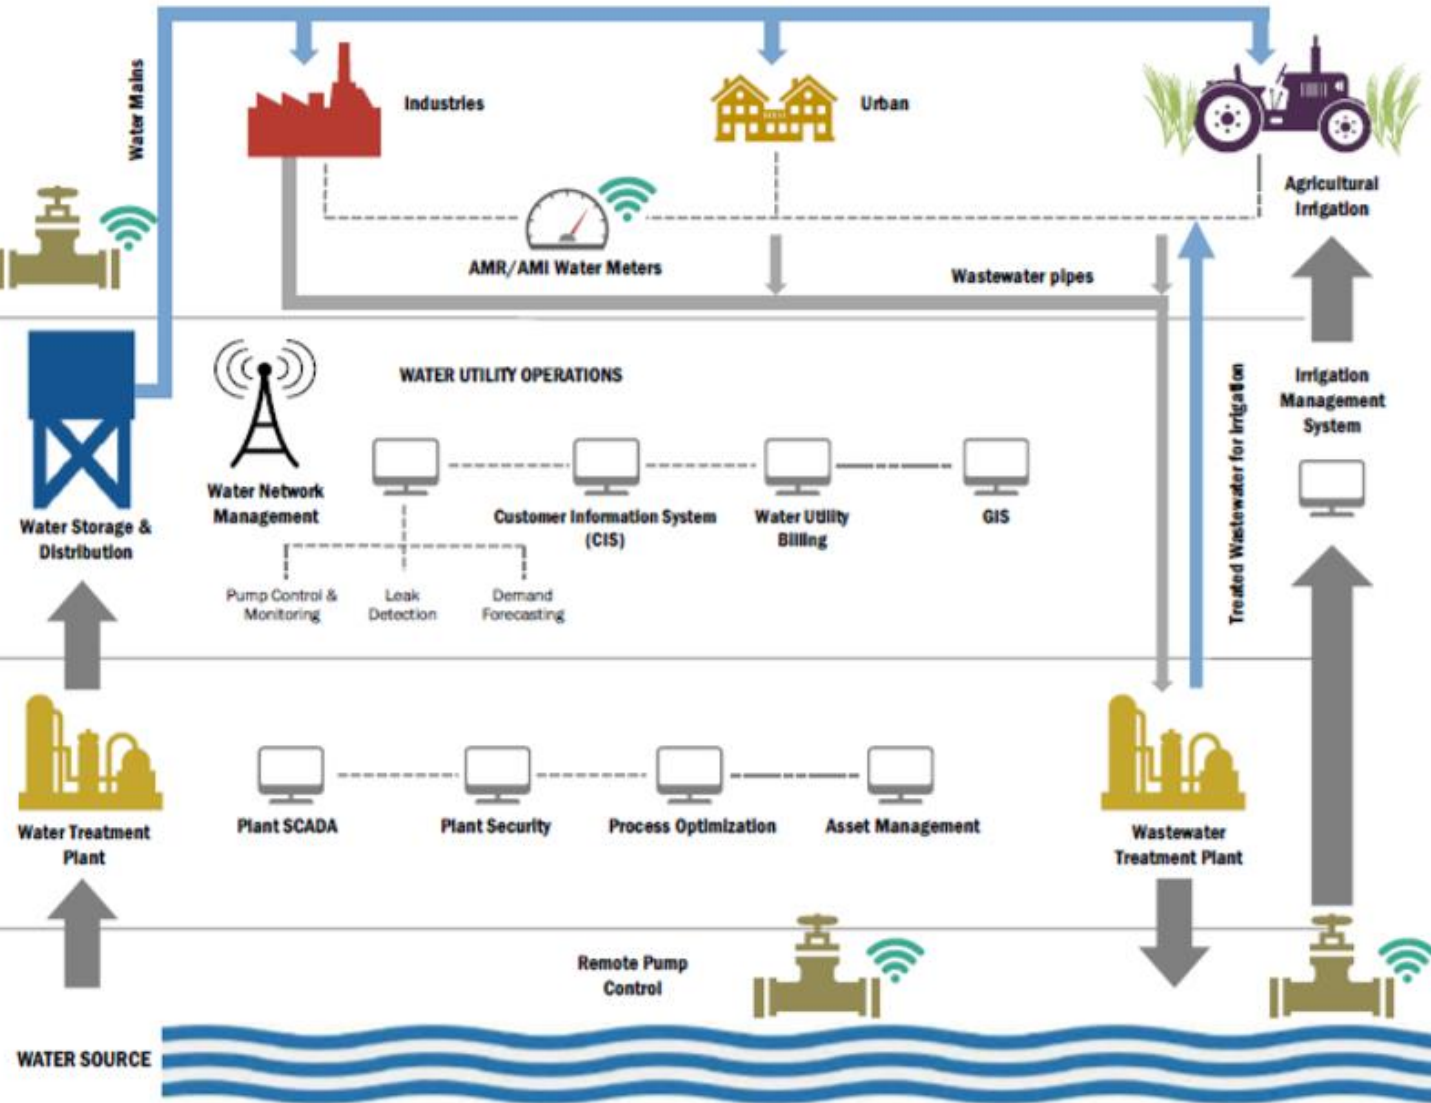

EPMAPS

AGUA DE QUITO

grande otra vez

DIGITALIZATION BEHAVIOURAL CHANGES

Smart Water Management

Source: Secondary Literature, Expert Interviews, and MarketsandMarkets Analysis

Source: Secondary literature, Expert Interviews, and MarketsandMarkets Analysis

EPMAPS
AGUA DE QUITO
grande otra vez