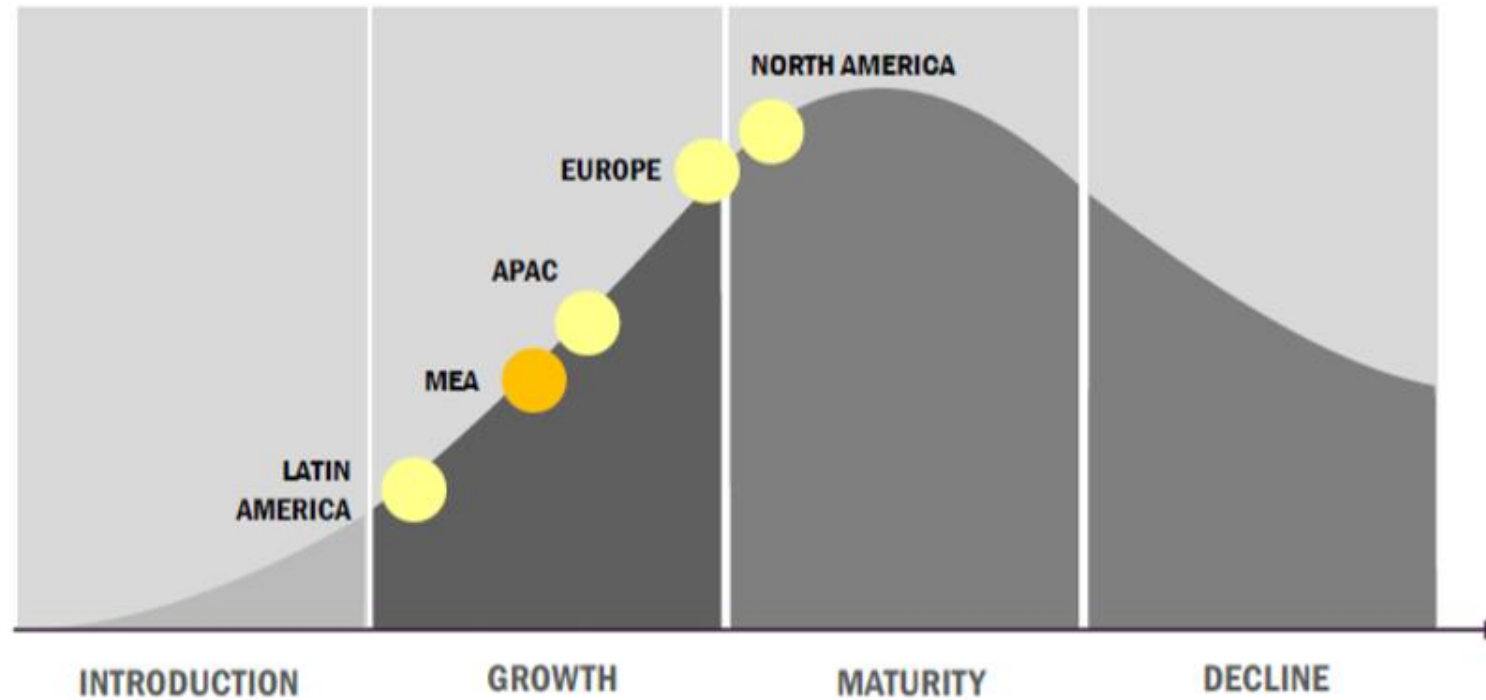

EPMAPS

AGUA DE QUITO

grande otra vez

DIGITALIZATION BEHAVIOURAL CHANGES

Smart Water Management

Source: Secondary Literature, Expert Interviews, and MarketsandMarkets Analysis

Source: Secondary literature, Expert Interviews, and MarketsandMarkets Analysis

EPMAPS
AGUA DE QUITO
grande otra vez